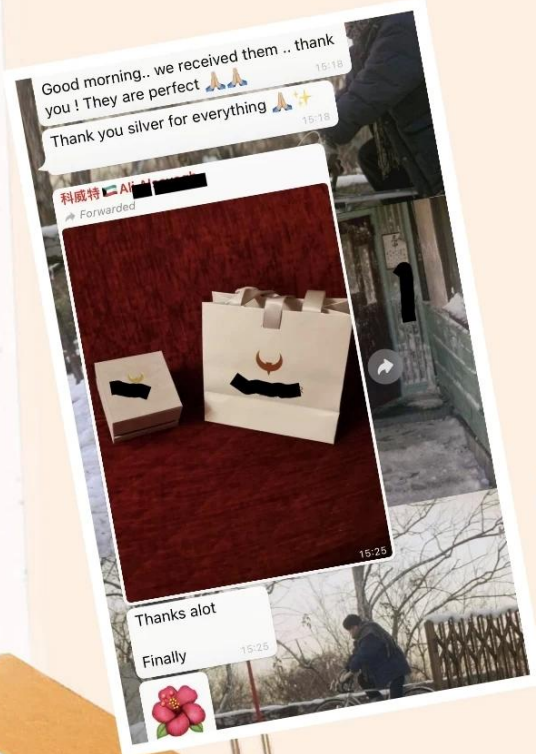

High Comment!

56
dollars

Daha fazla paketleme seçeneği: