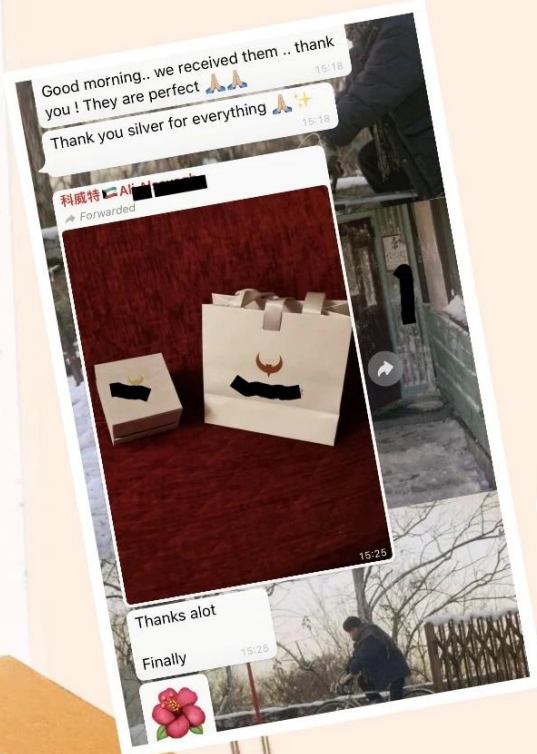

Supplier Service: Very Satisfied (5 stars) On-time Shipment: Very Satisfied (5 stars)

Custom Logo Luxury Envelope Button Drawstr...

★★★★★

The pouches are excellent quality. Nice and thick fabric. Shipping was reasonably quick as well. Will be purchasing again in the future.

Feedback from our clients ❤️

High Comment!

56
dollars

Mais opções de embalagens:

YADAO

YADAO

Envio:

PACKAGING