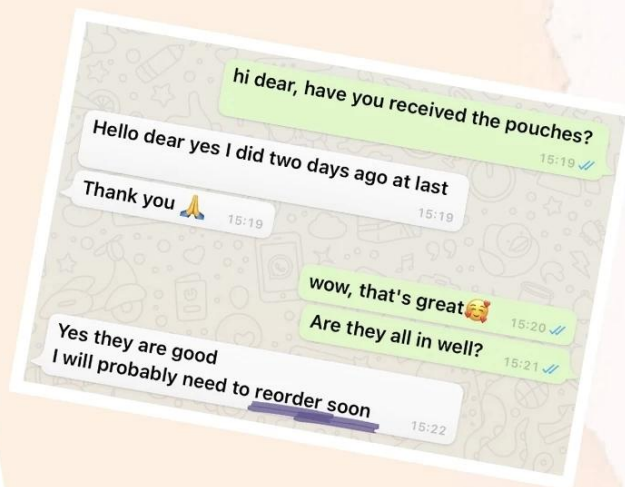

High Comment!

56
dollars