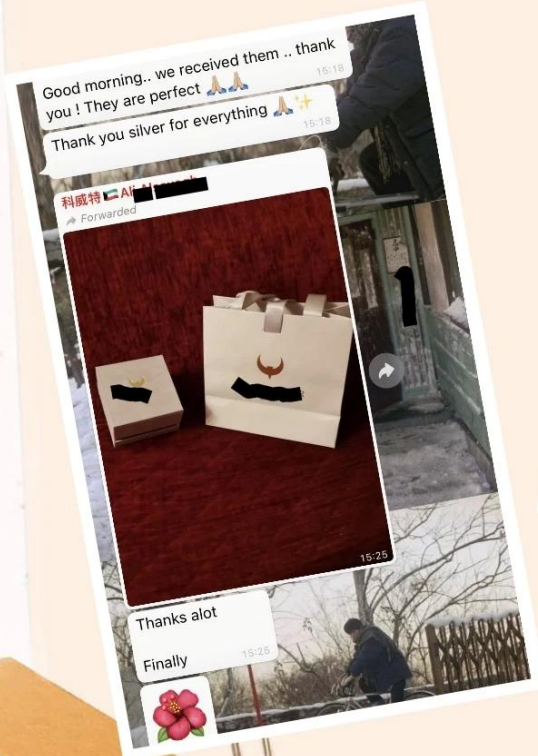

High Comment!

Shipment: