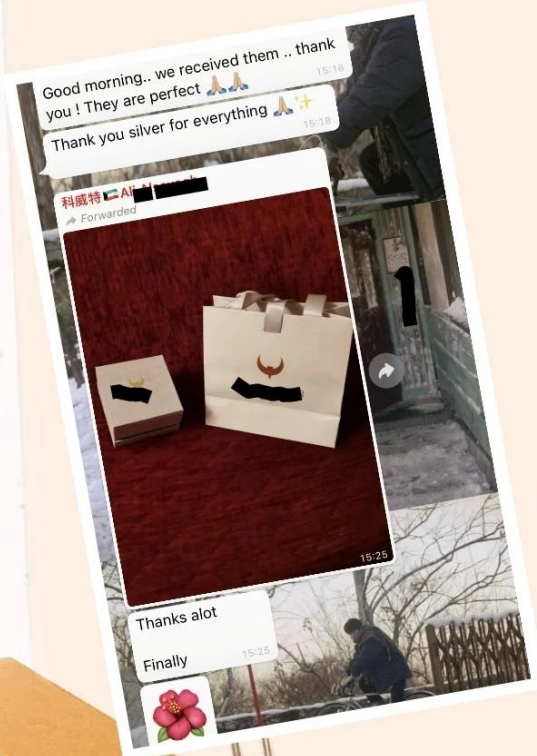

High Comment!

56
dollars