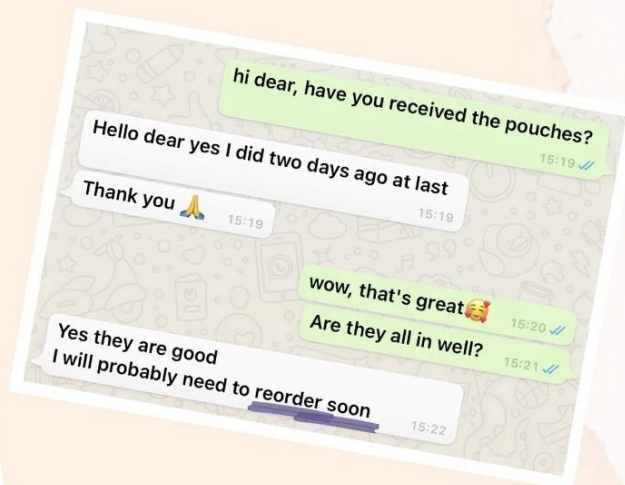

High Comment!

56
dollars

Higit pang mga pagpipilian sa packaging: