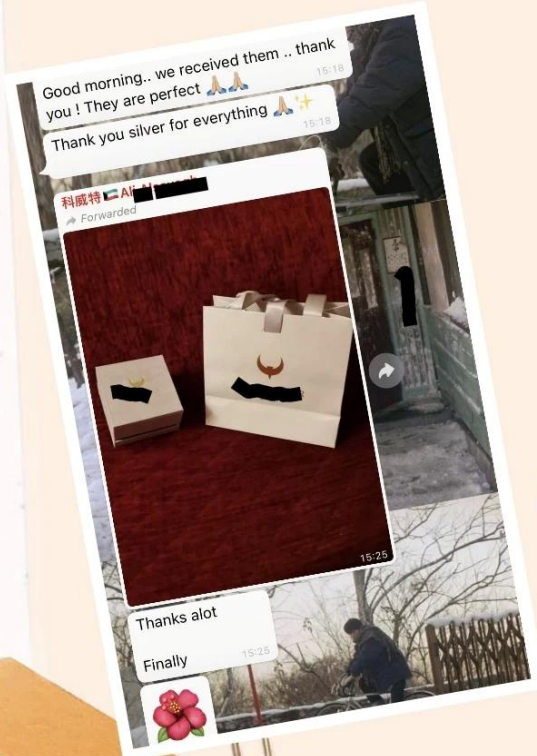

High Comment!

56
dollars

Higit pang mga pagpipilian sa packaging: