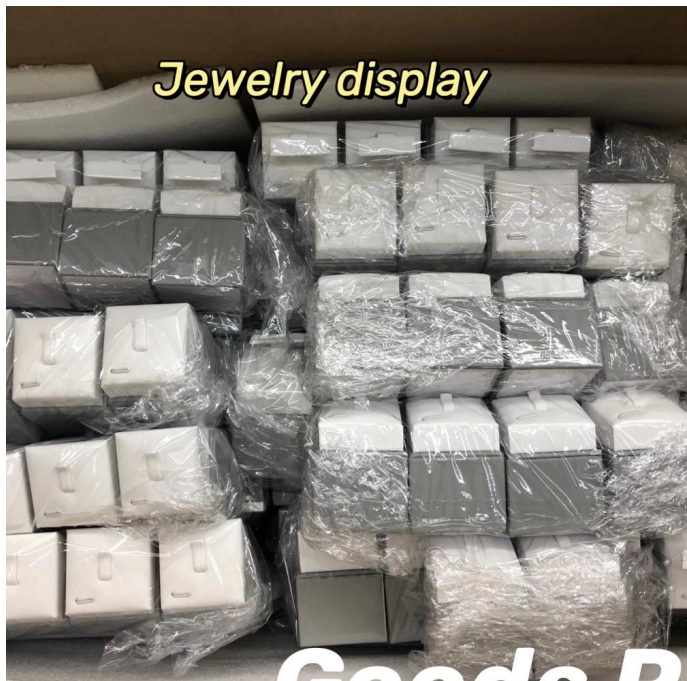

**De-kalidad na Kahon ng Alahas Regalo Alahas
Packaging Singsing Hikaw Pendant Bracelet Drawer
Box**

Paglalarawan

Pangalan ng Produkto	Kahon ng alahas
materyal	Customized
Sukat	Customized
Kulay	Customized
MOQ	1000 pcs
Logo	Tanggapin ang Customize
Sample	Available
OEM / ODM	Alok
Lugar ng Pinagmulan	Guangdong, China (mainland)

Higit pang mga detalye

Opisina ng Yadao

Packaging

Goods Packaging

Mga feedback mula sa aming mga kliyente

Sun, 10 Jan

Hi ❤️ happy Late new year 🎉
Sorry for the late reply, thanks for your concern, I gave your number to my friends because they ask for the boxes.