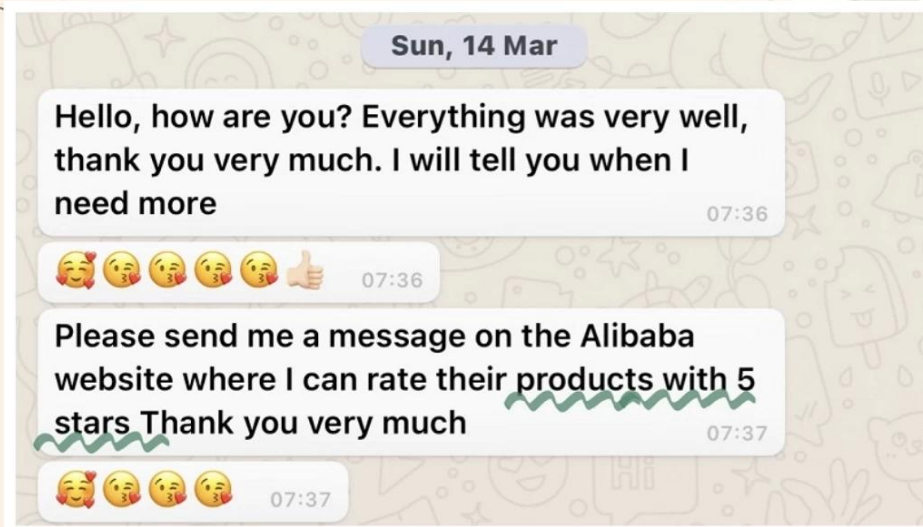

High Comment!

56
dollars

Higit pang mga pagpipilian sa packaging: