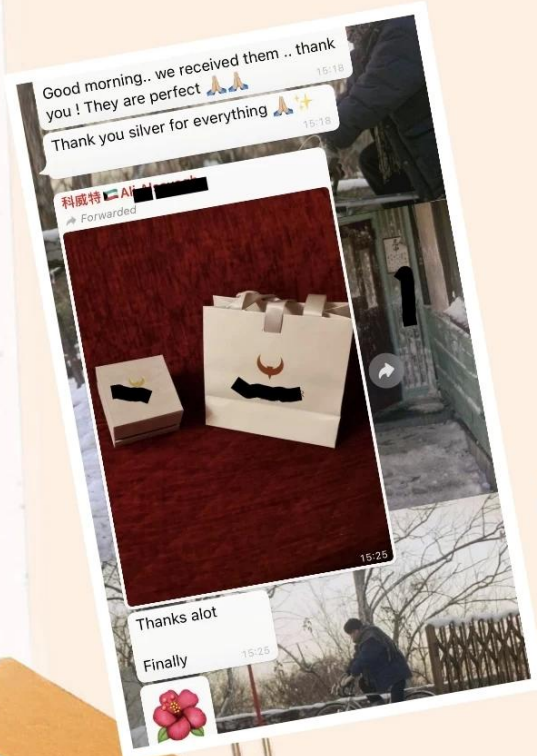

High Comment!

56
dollars

Lebih banyak pilihan pembungkusan: