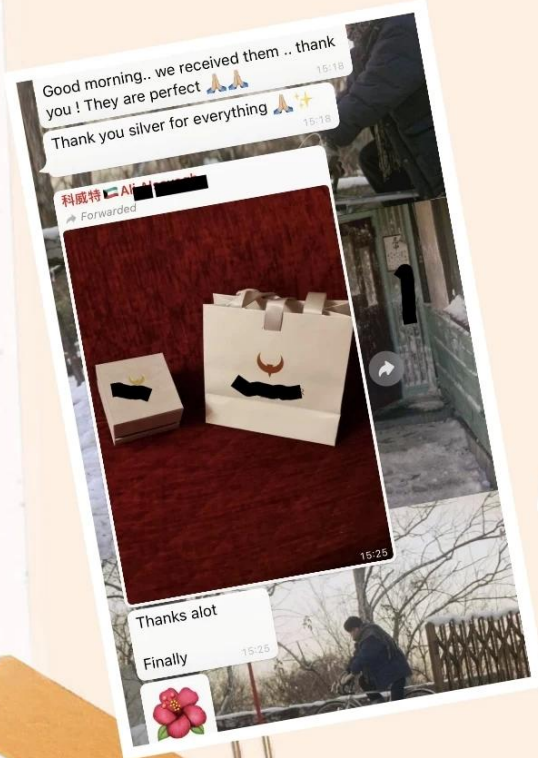

High Comment!

56 dollars