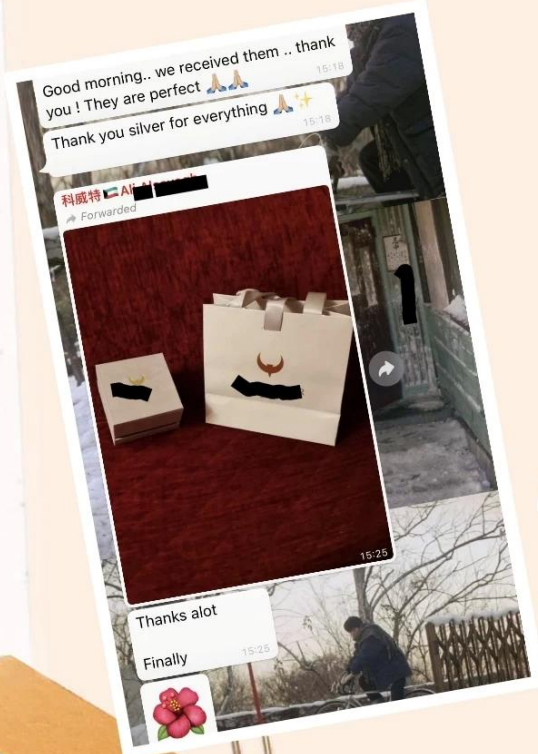

High Comment!