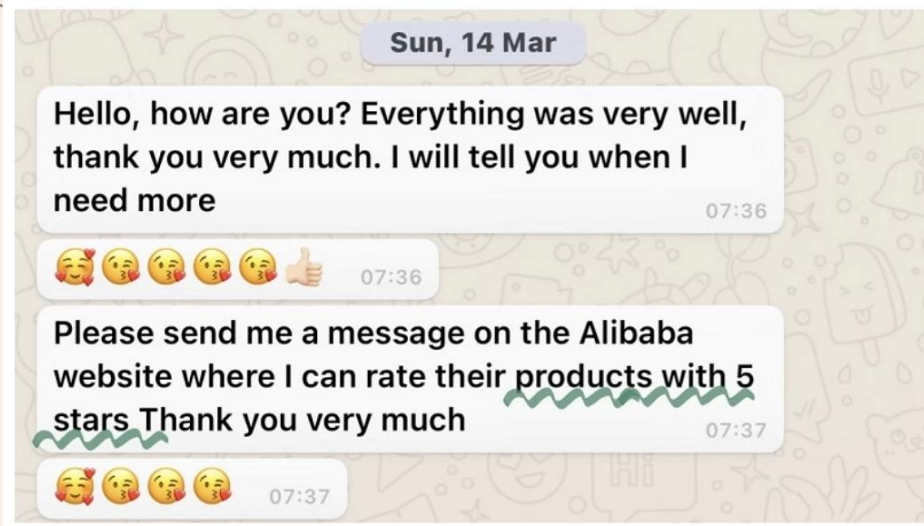

High Comment!

56
dollars