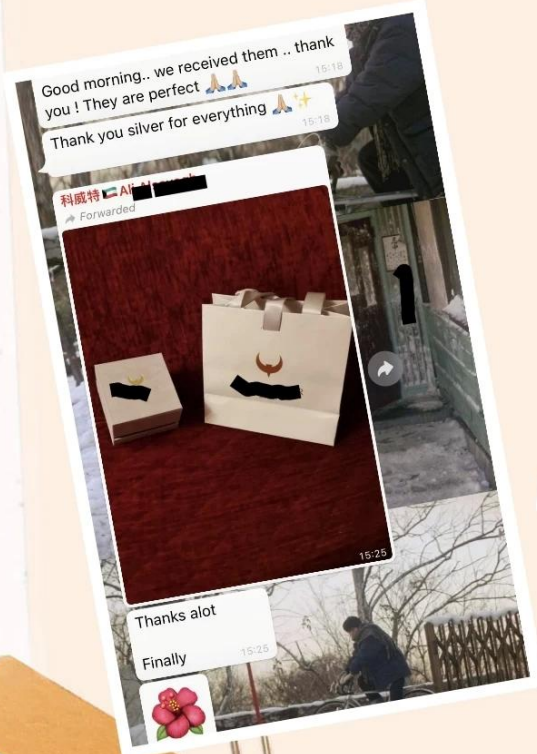

High Comment!

56
dollars