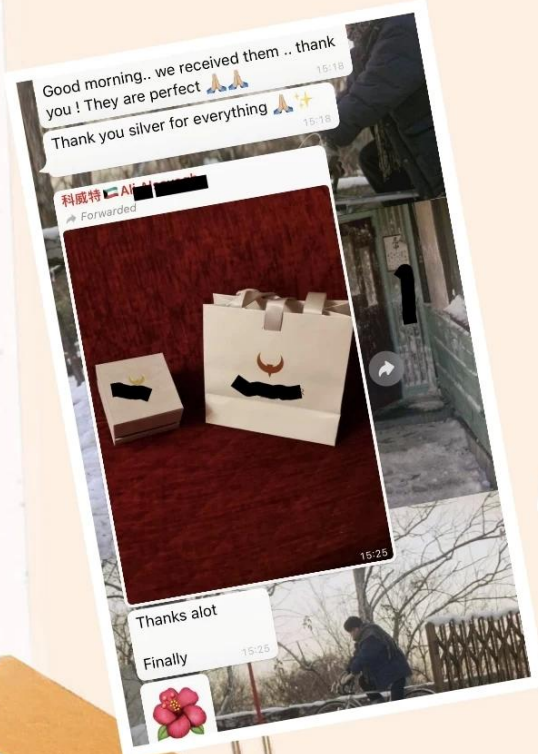

High Comment!

56 dollars