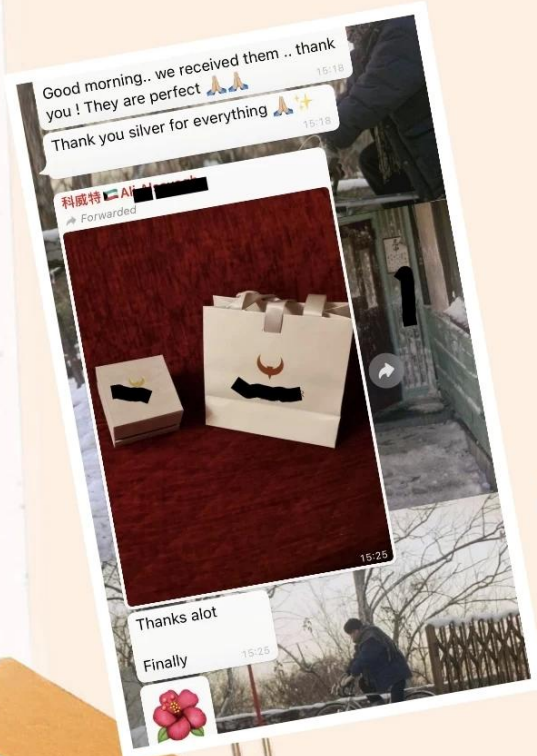

High Comment!

56
dollars

Pilihan kemasan lainnya: