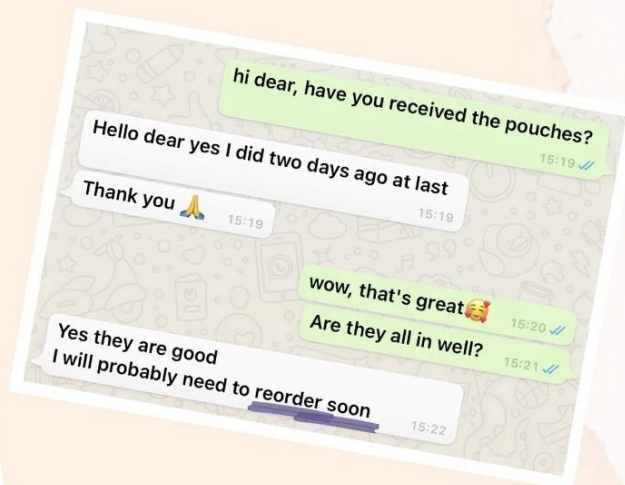

High Comment!

56
dollars

Περισσότερες επιλογές συσκευασίας: