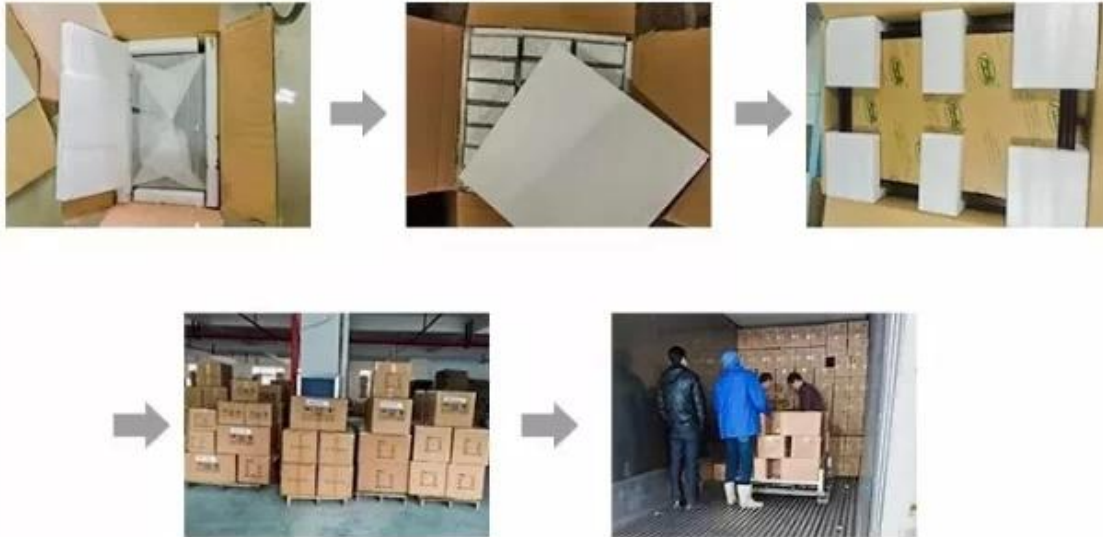

High Comment!

Plus d'options d'emballage :

Expédition:

PACKAGING

TRANSPORTATION

OCEAN FREIGHT

Advantage:
1.cheapest
Disadvantage:
1.long transit time (30-40 day)
have to pick up products from port

Advice:
Good for large volume products