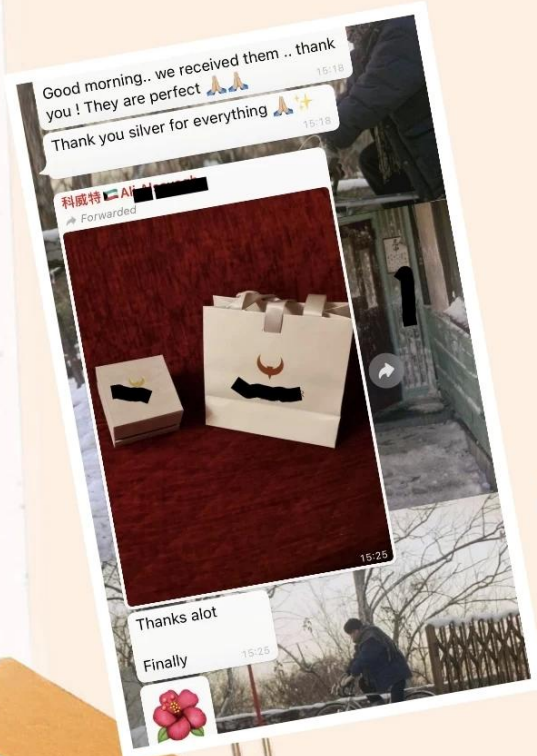

High Comment!

Plus d'options d'emballage :