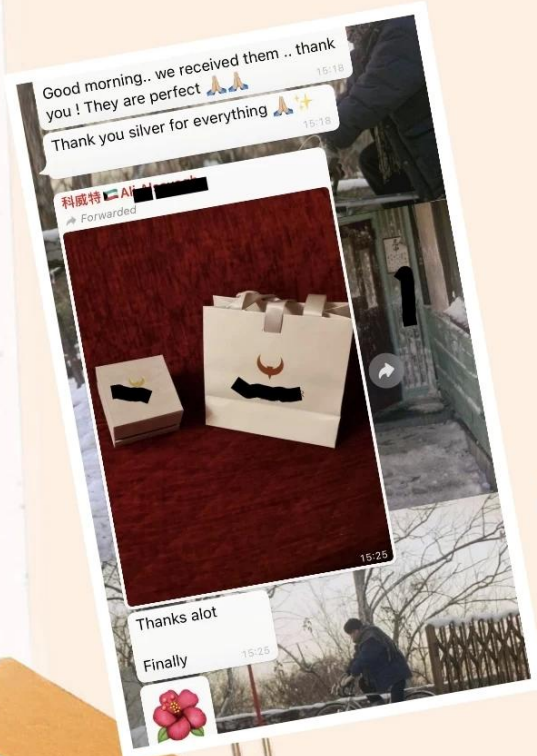

High Comment!

56
dollars

Más opciones de embalaje: