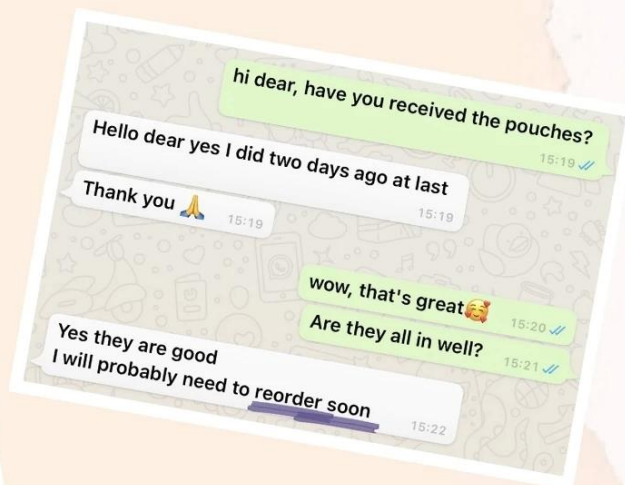

Supplier Service: Very Satisfied (5 stars) On-time Shipment: Very Satisfied (5 stars)

Custom Logo Luxury Envelope Button Drawstrl...

The pouches are excellent quality. Nice and thick fabric. Shipping was reasonably quick as well. Will be purchasing again in the future.

Feedback from our clients

High Comment!

56
dollars

Más opciones de embalaje:

YADAO

YADAO

Envío:

PACKAGING