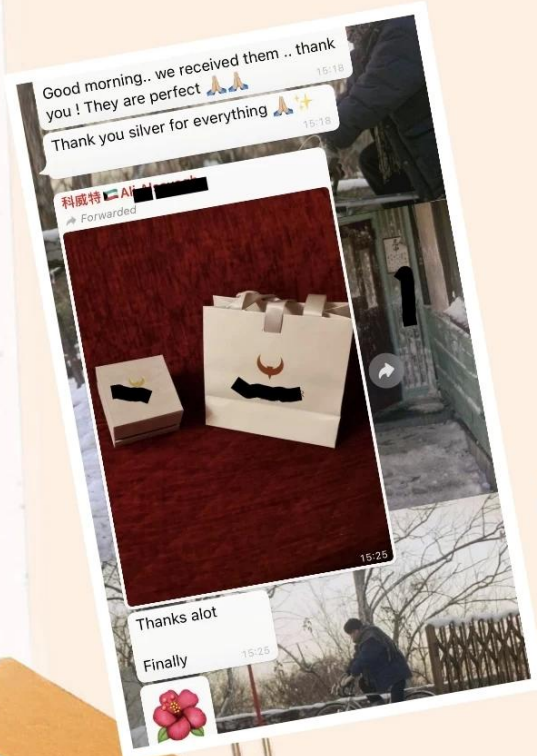

High Comment!

56 dollars

Flere emballagemuligheder: