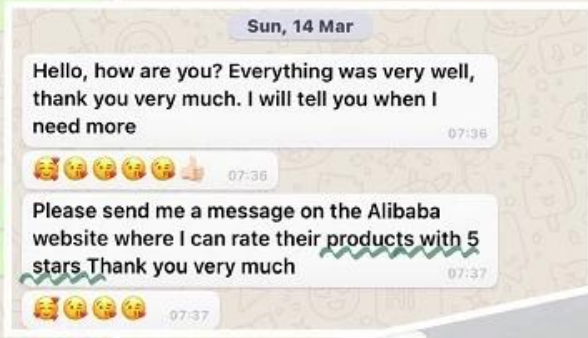

Make Up Velvet Button New Style Jewelry Pack...

These pouches were amazing. Just the perfect size for my jewellery. I love them. amazing quality, next I order I will have to make them a bit bigger.