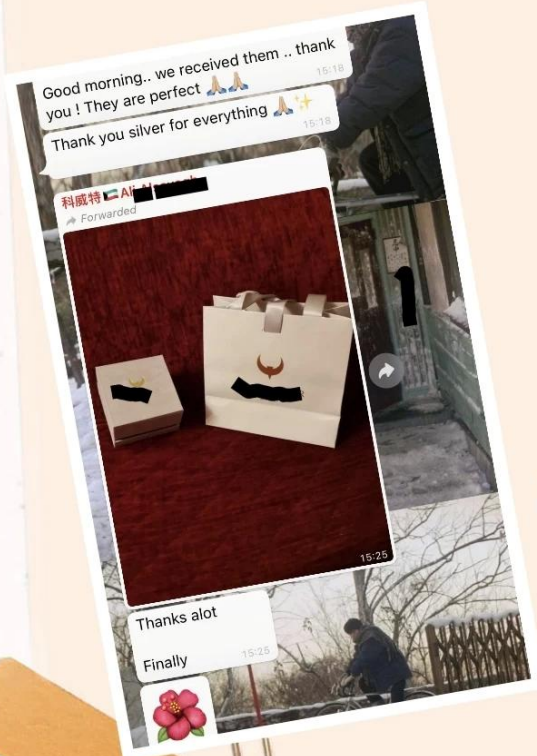

High Comment!

56
dollars

Flere emballagemuligheder: