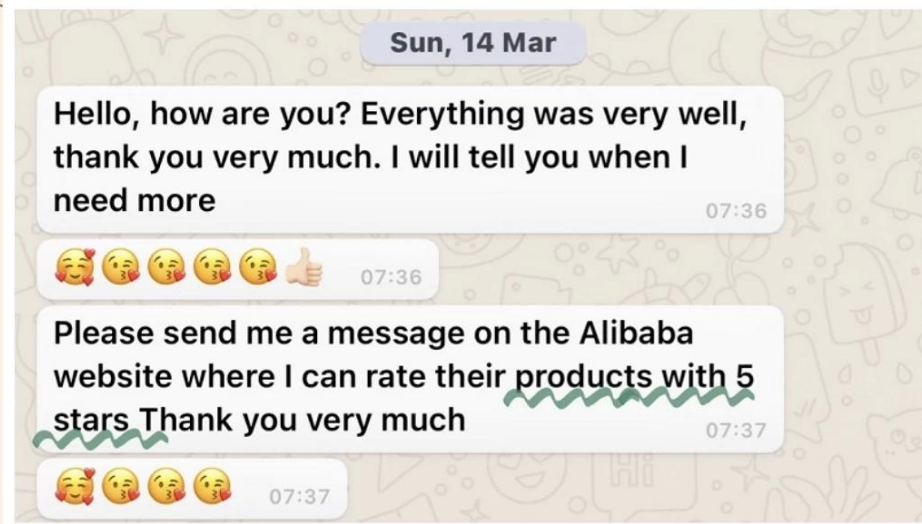

High Comment!

56 dollars