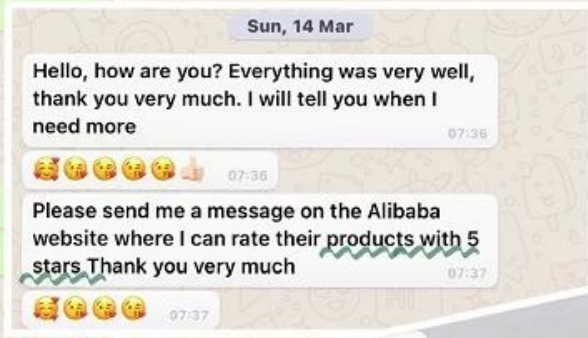

Delivery Goods

Supplier Service: Very Satisfied (5 stars) On-time Shipment: Very Satisfied (5 stars)

Make Up Velvet Button New Style Jewelry Pack...

These pouches were amazing. Just the perfect size for my jewellery. I love them. amazing quality, next I order I will have to make them a bit bigger.

Supplier Service: Very Satisfied (5 stars) On-time Shipment: Very Satisfied (5 stars)

Custom Logo Luxury Envelope Button Drawstrl...

The pouches are excellent quality. Nice and thick fabric. Shipping was reasonably quick as well. Will be purchasing again in the future.