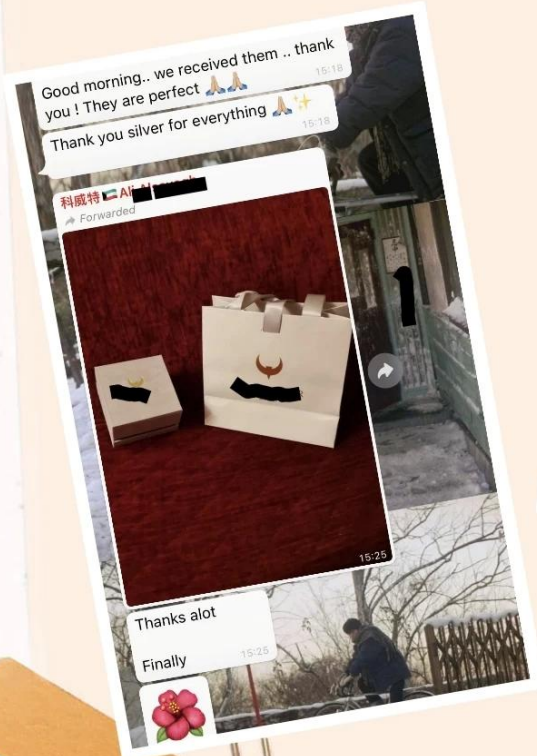

High Comment!

56 dollars