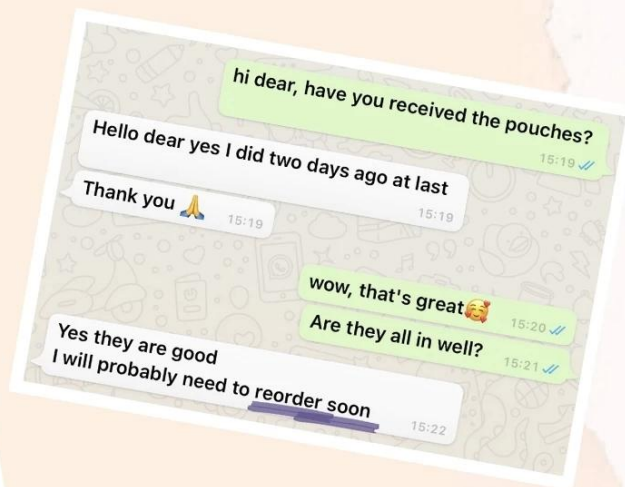

High Comment!

56 dollars