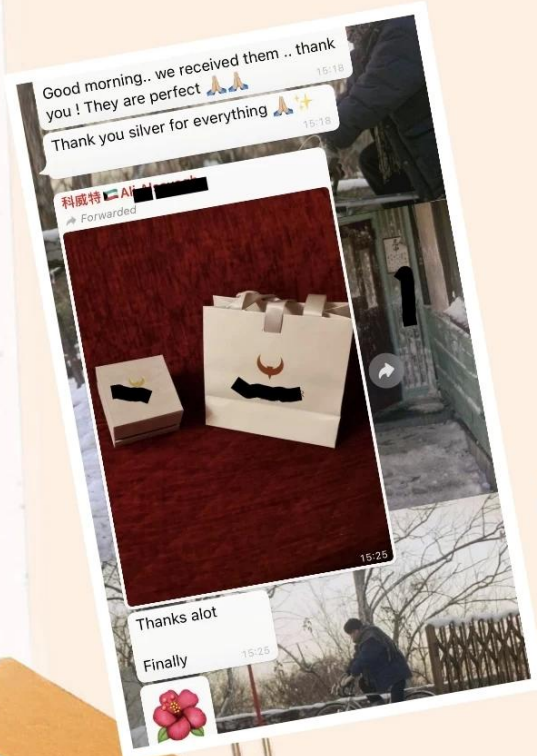

High Comment!

56 dollars