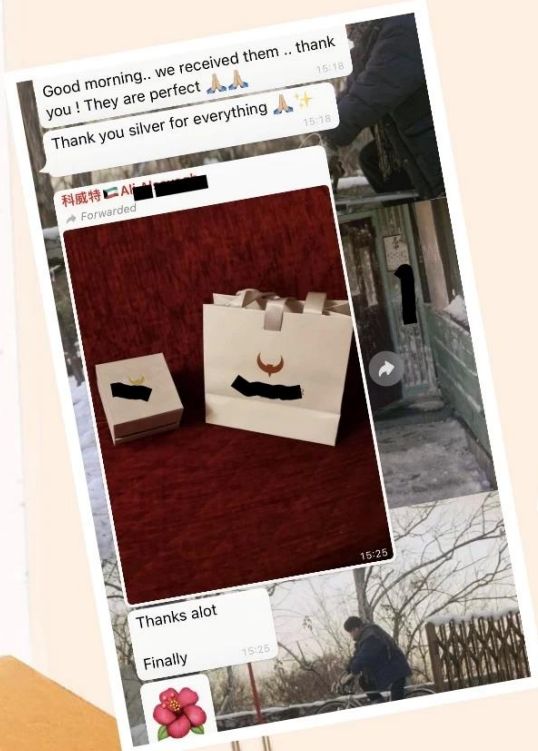

High Comment!

56
dollars